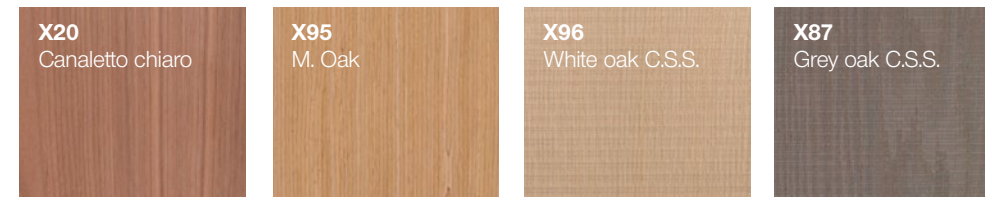

Veneer

+
Qualquier tipo
de chapa, previa
consulta a fábrica

Wood

Lacquer