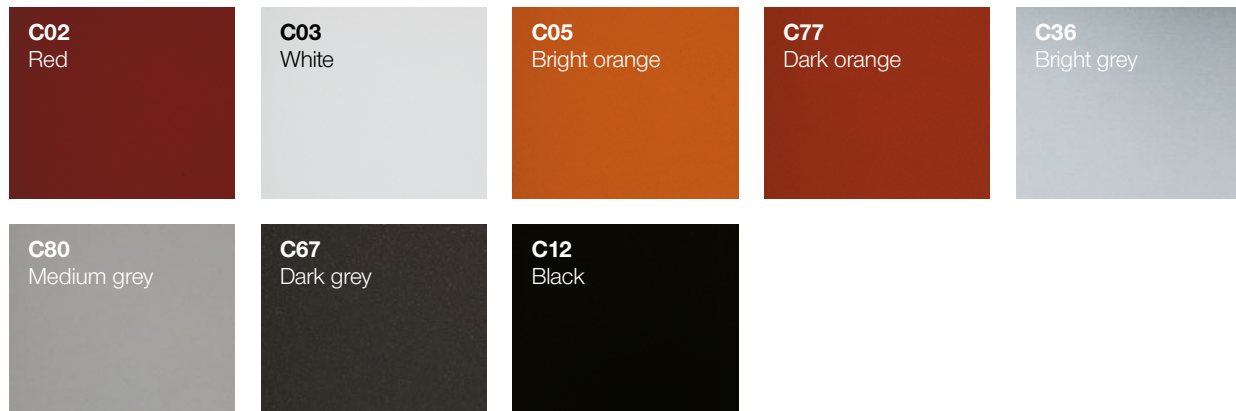

Finishes Acabados

Compak