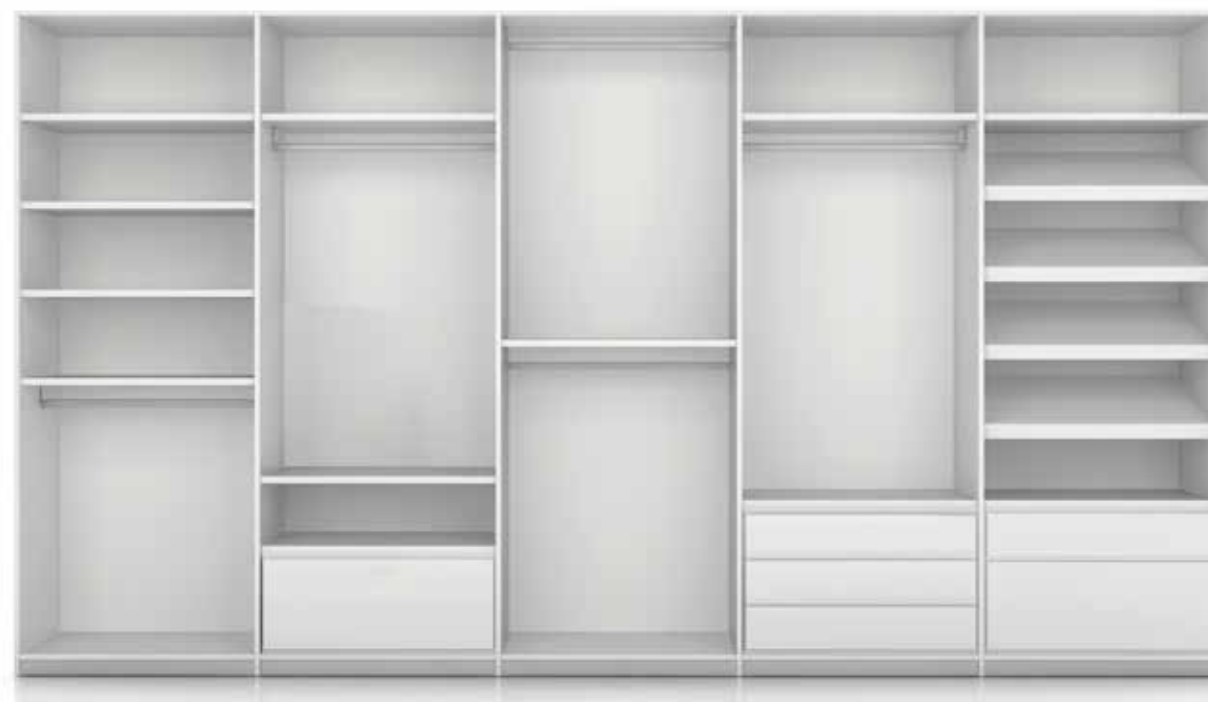

COMBINA TIONS

ECCO

ECCO

PIVOTANTES