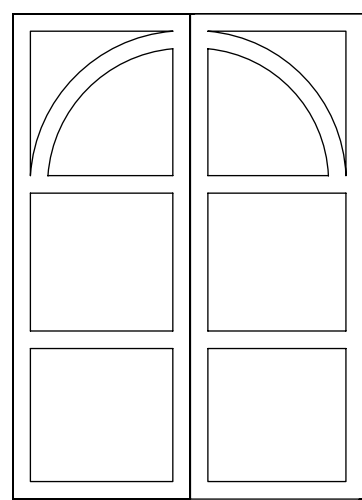

Muse

**Armario puertas
correderas Over**

**Sliding doors
Over closet**

Puertas correderas Over con panel
lacado decorado.

Over sliding doors with
decorated lacquered panel.