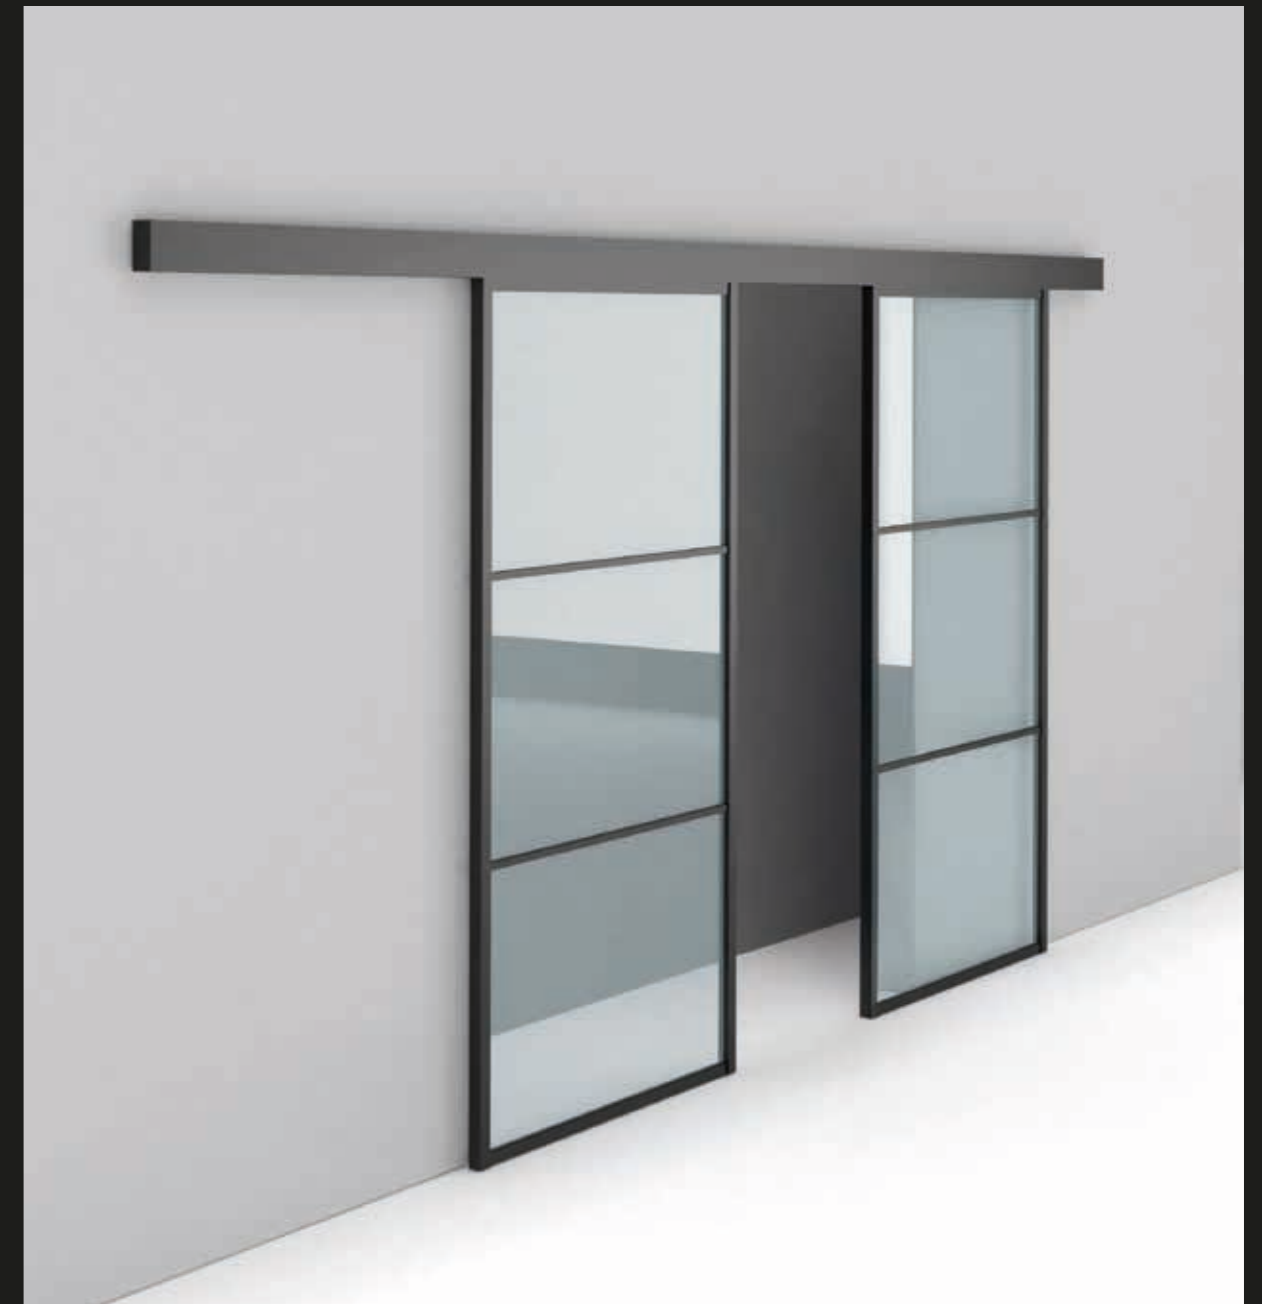

ESP.

El sistema Da Soporte está disponible en longitudes que van desde un mínimo de 2000 mm hasta un máximo de 4000 mm, adaptándose a diferentes configuraciones y necesidades de diseño. Se ofrece en una variedad de acabados para una integración perfecta en cualquier espacio: aluminio anodizado plata, lacado negro, blanco o en cualquier color de la gama RAL.