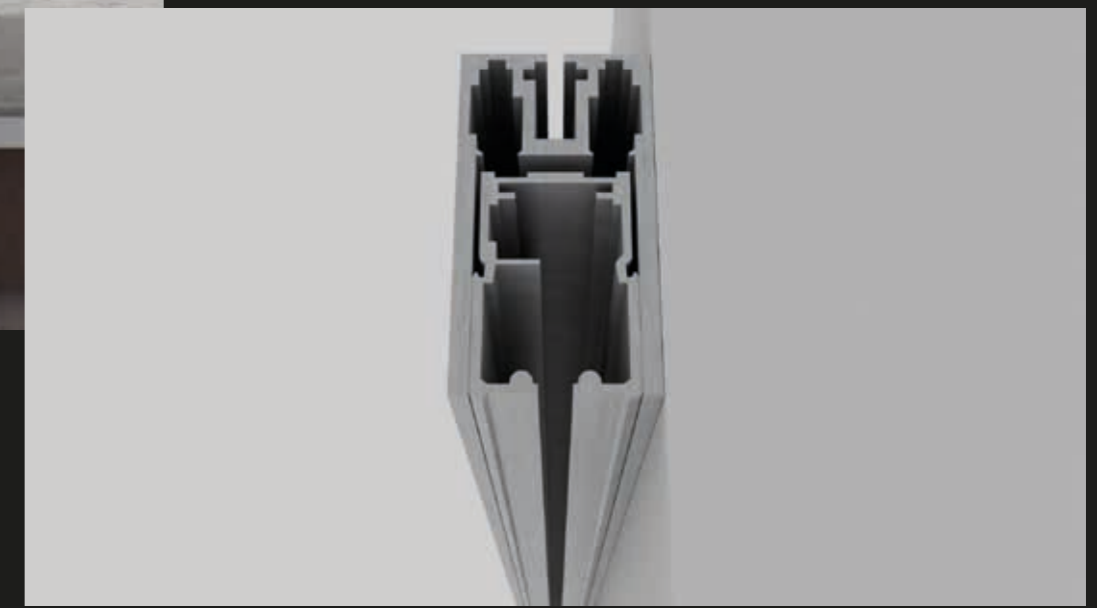

Da Soporte

ENG.

MIDI's Da Soporte system offers an elegant and functional solution for wall-mounted sliding doors. Designed for a single track, it allows the installation of one or two sliding doors, optimizing space and adding a contemporary touch to any room. The anodized aluminum structure ensures durability and strength, while the wide range of available finishes, allows customization according to client preferences. Ideal for separating spaces or creating versatile areas, Da Soporte perfectly combines aesthetics and functionality in modern interior design projects.

ESP.

El sistema Da Soporte de MIDI ofrece una solución elegante y funcional para puertas correderas empotradas en la pared. Diseñado para una única vía, permite la instalación de una o dos puertas deslizantes, optimizando el espacio y aportando un toque contemporáneo a cualquier estancia. La estructura de aluminio anodizado garantiza durabilidad y resistencia, mientras que la amplia gama de acabados disponibles, permite personalizar el diseño según las preferencias del cliente. Ideal para separar ambientes o crear espacios versátiles, Da Soporte combina a la perfección estética y funcionalidad en proyectos de interiorismo modernos.